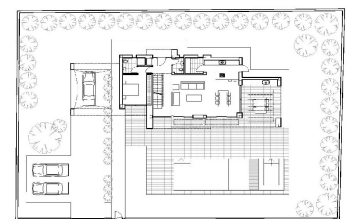

Reference	10805NS
Price	649,000€
Bedrooms	3
Bathrooms	3
Build	300 m²
Plot	1000 m²
Energy Consumption	Pending
Energy Emissions	Pending

Adsubia - javea design villa with three bedrooms in Adsubia, Javea This three bedroom villa will have a landscaped garden, a carport and more parking space next to the drive way. The large pool terrace will have a chill out corner, a covered part with barbecue area, and of course a beautiful pool. The ground floor comprises a large living area with an open kitchen and laundry room. The kitchen has a direct access to the garden, the rest of the living room has window walls which can open to extent the living area to the outside space. One en-suite bedroom is downstairs, the two others are on the first floor as well as a terrace of almost 20m². A beauti...