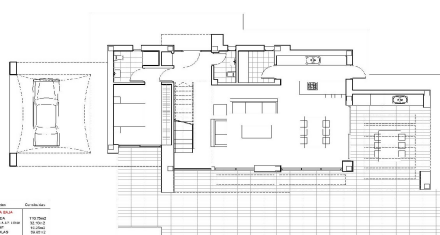

Reference	10805NS
Price	649,000€
Bedrooms	3
Bathrooms	3
Build	300 m²
Plot	1000 m²
Energy Consumption	Pending
Energy Emissions	Pending

Adsubia - javea design villa with three bedrooms in Adsubia, Javea This three bedroom villa will have a landscaped garden, a carport and more parking space next to the drive way. The large pool terrace will have a chill out corner, a covered part with barbecue area, and of course a beautiful pool. The ground floor comprises a large living area with an open kitchen and laundry room. The kitchen has a direct access to the garden, the rest of the living room has window walls which can open to extent the living area to the outside space. One en-suite bedroom is downstairs, the two others are on the first floor as well as a terrace of almost 20m². A beauti...