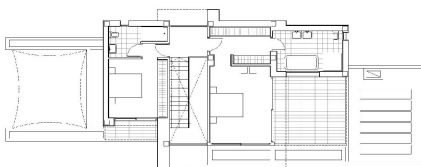

Reference	10805NS
Price	649,000€
Bedrooms	3
Bathrooms	3
Build	300 m²
Plot	1000 m²
Energy Consumption	Pending
Energy Emissions	Pending

Adsubia - javea design villa with three bedrooms in Adsubia, Javea This three bedroom villa will have a landscaped garden, a carport and more parking space next to the drive way. The large pool terrace will have a chill out corner, a covered part with barbecue area, and of course a beautiful pool. The ground floor comprises a large living area with an open kitchen and laundry room. The kitchen has a direct access to the garden, the rest of the living room has window walls which can open to extent the living area to the outside space. One en-suite bedroom is downstairs, the two others are on the first floor as well as a terrace of almost 20m². A beauti...